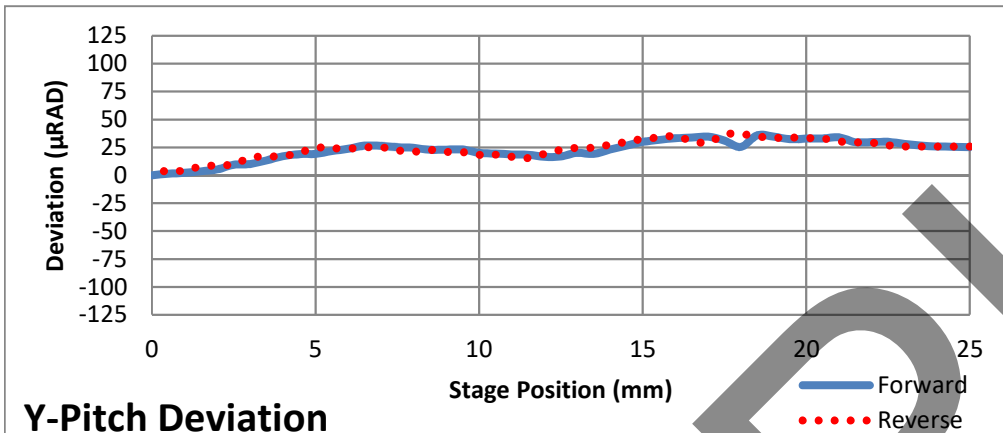

LX20 Data Sheet

Date	9/8/2021	Production Order Number	TP02097480
Serial Number	SN: 00092	Assembled By	MM
Range Tested	25mm	Technician	CS

X-Pitch Deviation

X-Yaw Deviation

Pitch Deviation ^a (µRad)	
Min	-71.00
Max	0.50
Range	71.50

^a. 25 mm Test Range

Yaw Deviation ^a (µRad)	
Min	-18.80
Max	33.50
Range	52.30

^a. 25 mm Test Range

LX20 Data Sheet

Date	9/8/2021	Production Order Number	TP02097480
Serial Number	SN: 00092	Assembled By	MM
Range Tested	25mm	Technician	CS

Pitch Deviation ^a (µRad)	
Min	0.00
Max	37.00
Range	37.00

^a 25 mm Test Range

Yaw Deviation ^a (µRad)	
Min	-34.30
Max	2.50
Range	36.80

^a 25 mm Test Range