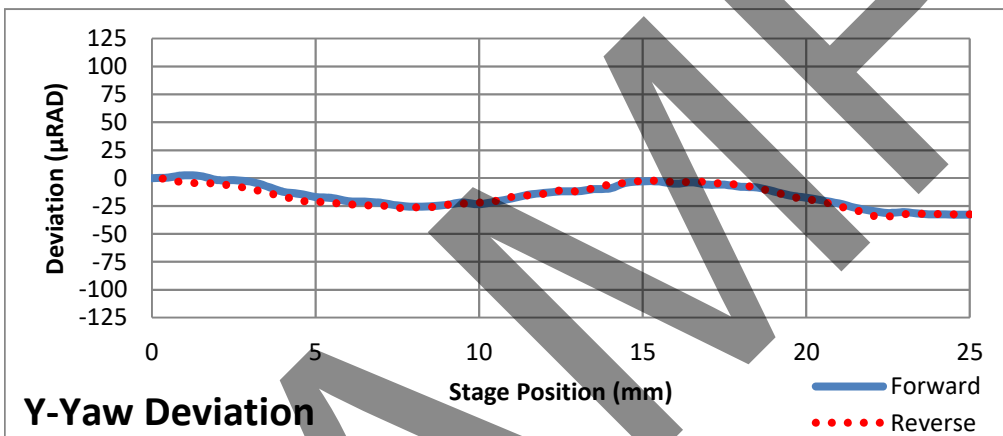

LX20 Data Sheet

Date	9/8/2021	Production Order Number	TP02097480
Serial Number	SN: 00092	Assembled By	MM
Range Tested	25mm	Technician	CS

X-Pitch Deviation

X-Yaw Deviation

Pitch Deviation ^a (µRad)	
Min	-71.00
Max	0.50
Range	71.50

^a. 25 mm Test Range

Yaw Deviation ^a (µRad)	
Min	-18.80
Max	33.50
Range	52.30

^a. 25 mm Test Range

LX20 Data Sheet

Date	9/8/2021	Production Order Number	TP02097480
Serial Number	SN: 00092	Assembled By	MM
Range Tested	25mm	Technician	CS

Pitch Deviation ^a (µRad)	
Min	0.00
Max	37.00
Range	37.00

^a 25 mm Test Range

Yaw Deviation ^a (µRad)	
Min	-34.30
Max	2.50
Range	36.80

^a 25 mm Test Range