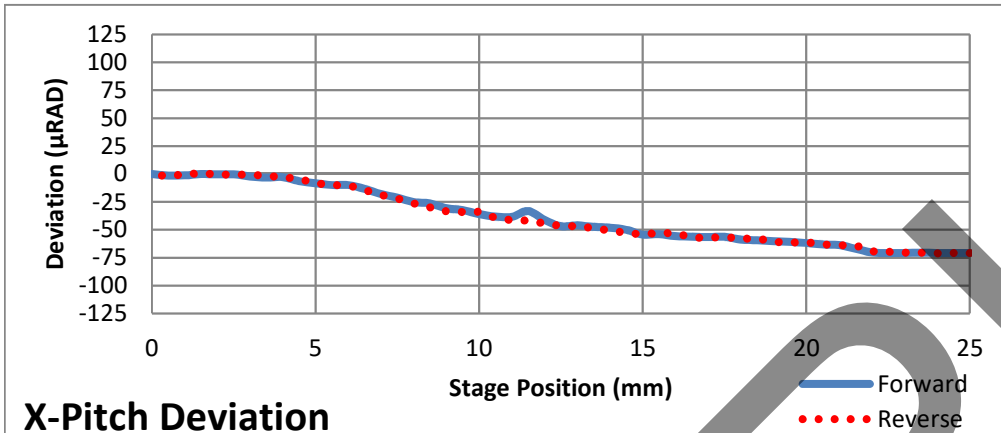

LX20 Data Sheet

Date	9/8/2021	Production Order Number	TP02097480
Serial Number	SN: 00092	Assembled By	MM
Range Tested	25mm	Technician	CS

X-Pitch Deviation

X-Yaw Deviation

Pitch Deviation ^a (µRad)	
Min	-71.00
Max	0.50
Range	71.50

^a. 25 mm Test Range

Yaw Deviation ^a (µRad)	
Min	-18.80
Max	33.50
Range	52.30

^a. 25 mm Test Range

LX20 Data Sheet

Date	9/8/2021	Production Order Number	TP02097480
Serial Number	SN: 00092	Assembled By	MM
Range Tested	25mm	Technician	CS

Pitch Deviation ^a (µRad)	
Min	0.00
Max	37.00
Range	37.00

^a 25 mm Test Range

Yaw Deviation ^a (µRad)	
Min	-34.30
Max	2.50
Range	36.80

^a 25 mm Test Range