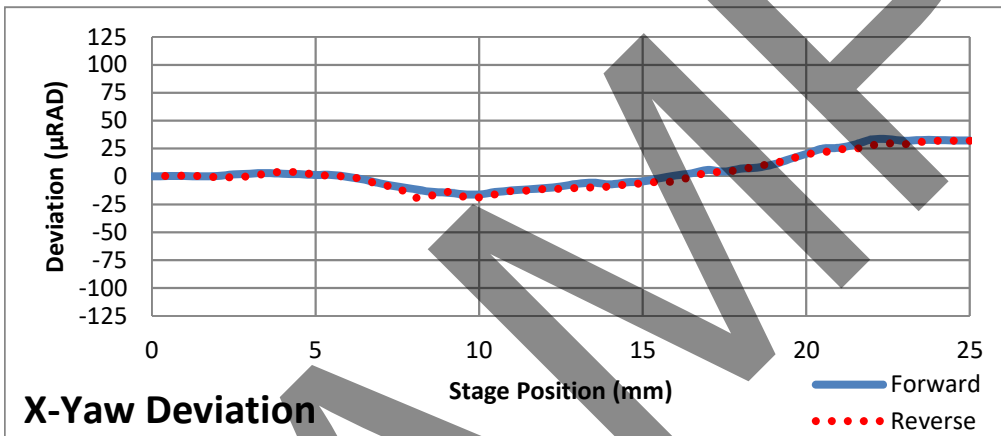

LX20 Data Sheet

Date	9/8/2021	Production Order Number	TP02097480
Serial Number	SN: 00092	Assembled By	MM
Range Tested	25mm	Technician	CS

X-Pitch Deviation

X-Yaw Deviation

Pitch Deviation ^a (µRad)	
Min	-71.00
Max	0.50
Range	71.50

^a. 25 mm Test Range

Yaw Deviation ^a (µRad)	
Min	-18.80
Max	33.50
Range	52.30

^a. 25 mm Test Range

LX20 Data Sheet

Date	9/8/2021	Production Order Number	TP02097480
Serial Number	SN: 00092	Assembled By	MM
Range Tested	25mm	Technician	CS

Pitch Deviation ^a (µRad)	
Min	0.00
Max	37.00
Range	37.00

^a 25 mm Test Range

Yaw Deviation ^a (µRad)	
Min	-34.30
Max	2.50
Range	36.80

^a 25 mm Test Range